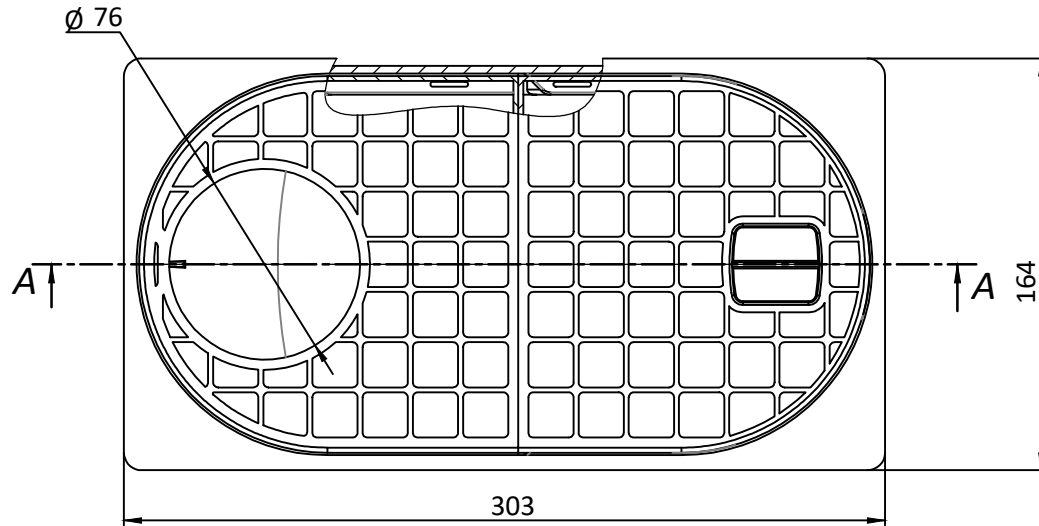

600ZT8

Deviation of the actual weight of the nominal can be up to 10%

				Plastic Box with Vertical Gutter			Art. 817009
Rev	Sheet	Doc. No.	Sign.	Data	Let.	Weight	Scale
				25.07.18		0.51	1:2
					Sheet		Sheets 1
					Plastic		
Contact	tehnic@standartpark.ro						