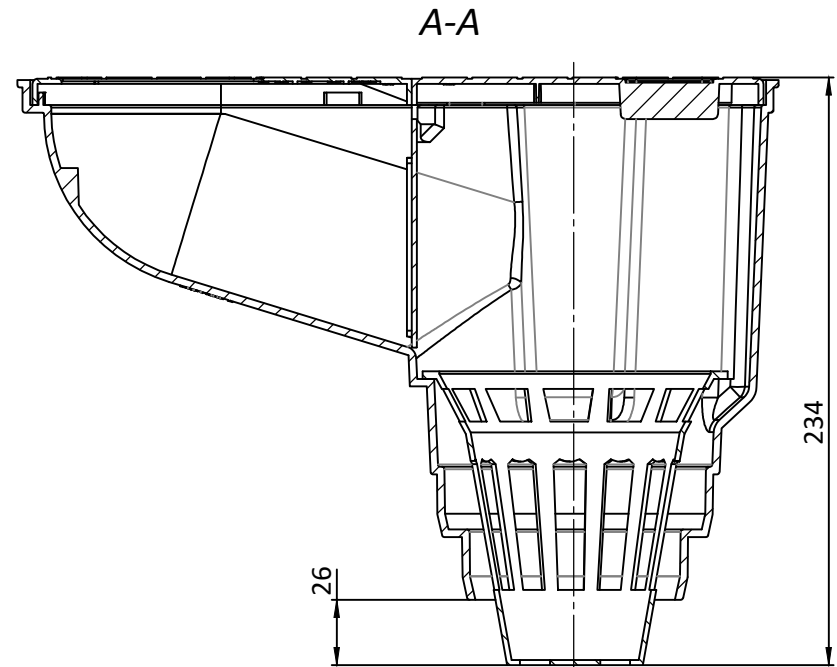

600ZT8

Deviation of the actual weight of the nominal can be up to 10%

				Plastic Box with Vertical Gutter			Art. 817009
Rev	Sheet	Doc. No.	Sign.	Data	Let.	Weight	Scale
				25.07.18		0.51	1:2
					Sheet		Sheets 1
					Plastic		
Contact	tehnic@standartpark.ro						